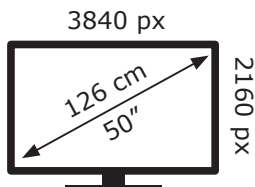

ENERGY

GRUNDIG

50 GFU 7835B DPB000

69 kWh/1000h

ABCDEF**G**

89 kWh/1000h

2019/2013