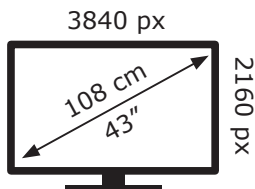

ENERGY

GRUNDIG

43 GFU 7835B DPA000

66 kWh/1000h

ABCDEF**G**

86 kWh/1000h

2019/2013