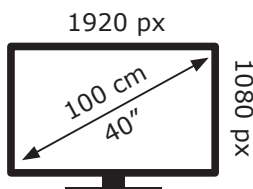

ENERGY

GRUNDIG

40 VLE 6910 BP TFD000

46 kWh/1000h

ABCDEF G

0 kWh/1000h

2019/2013