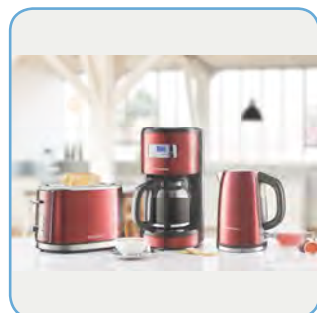

RED SENSE

FOR A GOOD REASON
GRUNDIGKettle
WK 6330

Product data

- High performance kettle with **powerful 3000 W** and high-quality **stainless steel body**
- Trendy design with high-gloss **stainless steel surface in metallic red finish**
- Large **1.7 litre capacity**
- Water level indicator
- Automatic switch-off
- Convenient filling-up and cleaning thanks to **90° lid** and one-hand operation
- Illuminated on/off switch
- Stainless steel covered heat element for easy cleaning
- Thanks to boil-dry protection, the kettle switches off automatically if it does not contain any water
- Detachable and washable limescale water filter
- Cordless 360° base, ideal for right or left-handers
- Cable coil for safe and practical cable storage
- Colour: Metallic-Red / Stainless steel

360° base

Limescale water filter

Red Sense Series

4 013833 170068

Model number	WK 6330
Order number	GMN 3700
Packaging unit	3
Bar code	4013833170068
RRP*	69.99 €

* recommended retail price of Grundig Intermedia GmbH